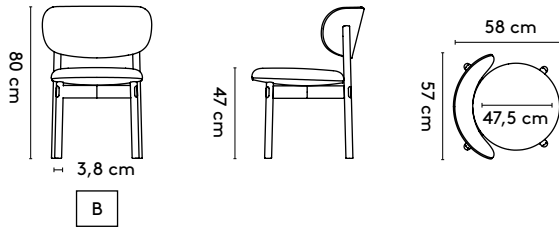

product

designer

year

1 Re-volve

Gudmundur Ludvik

2022 - 2024

2 Standard

Re-volve